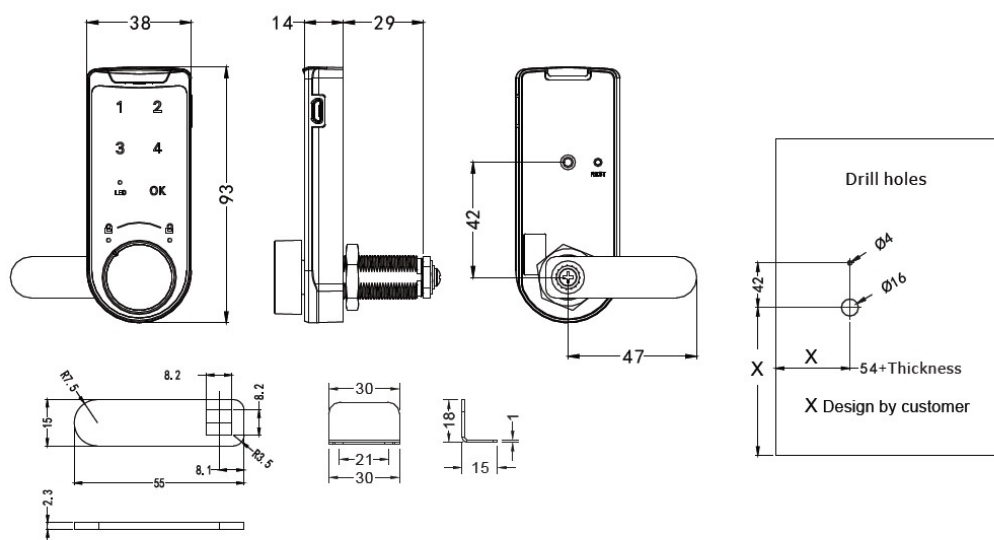

PRODUCT SHEET

Description:

Elec. Combination Cam Lock, "Marc M1", Public, Silver/Black Body, Incl. Striking Plate & Straight Cam
 Pl, CE: 47mm, (Battery CR2032 Not Included) - Download User Guide, From www.siso.dk - Master
 Code can ONLY be changed in LOCKED, Position, Type Default Master Code: 11223344
 +OK+OK+OK+New, Master Code x x x x x x x x (8 digits) + OK

Item number:

14.60.390-9

Units	Box	Carton	HS Code	Barcode
Pcs.	1	50	8301300000	
				5704866499897

SISO A/S

Mileparken 11
 DK-2740 Skovlunde
 Denmark
 VAT: DK 24786013

Phone +45 45 830 900

www.siso.dk
siso@siso.dk